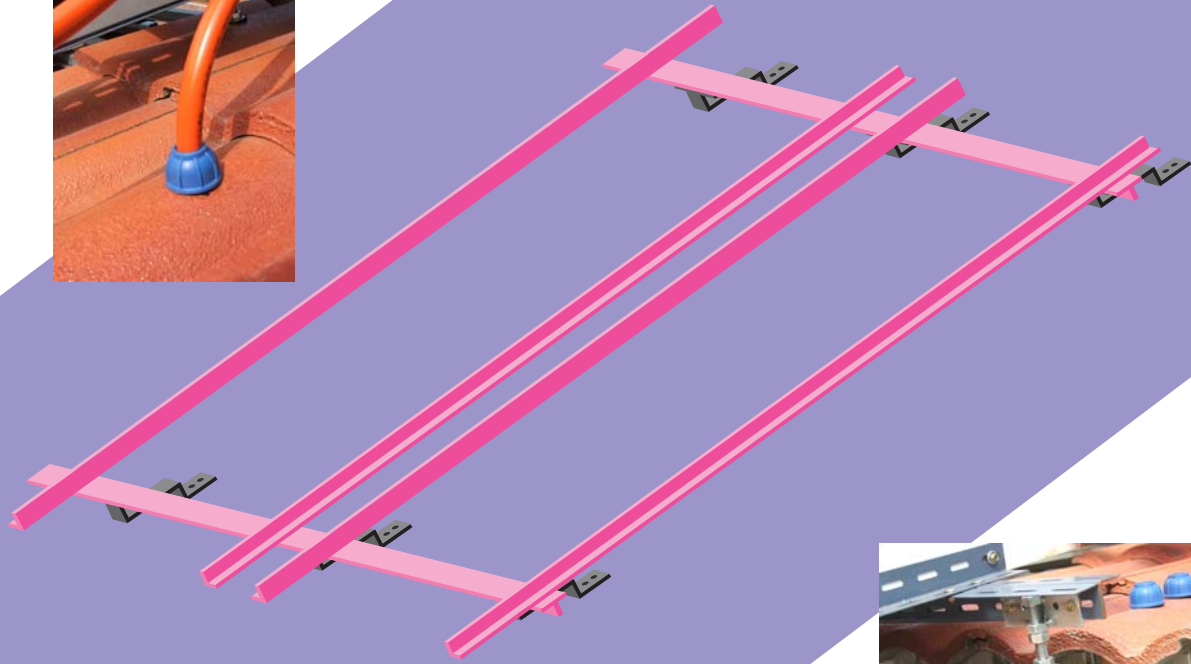

Mounting Parts for Roof Installation

We provide all parts needed for an easy installation.
We supply the stand for the tank in accordance to the slope of your roof!

There are special hooks for several CPAC tiles available. Bolts are used for most other room types.

Installation of slot-hole T-profiles in horizontal direction

We offer several solutions for different roof types and different roofing tiles.

Installation of slot-hole L-steel profiles in vertical direction.

Special water pipe fittings to prevent roofing tiles from leaking.

STAND FOR NON-PRESSURE SOLAR WATER HEATER

for installation on a flat roof or on the ground